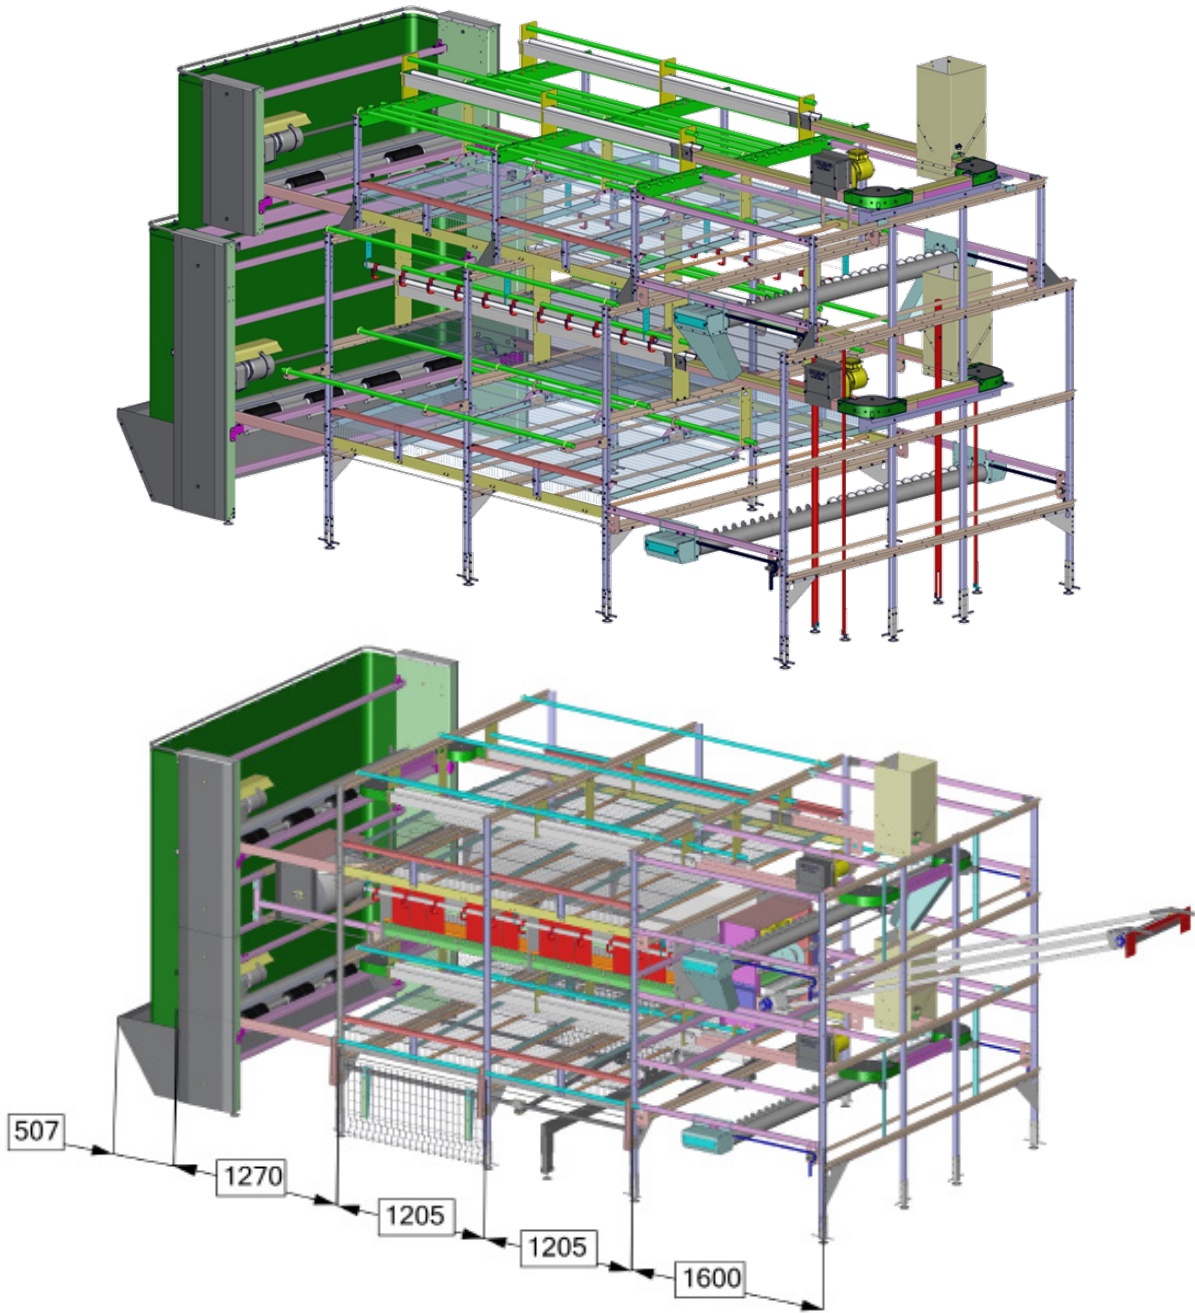

Aviary Pro 11

Aviary Pro 11

| | |
|-------------------------|--|
| Section length: | 1205 mm (3'- 11.44") |
| System standard height: | 2000 mm (6'- 6.74") with out nest 2600 mm (8'- 6.36") with nest |
| System width: | 2200 mm / 2500 mm (6'- 6.74" / 8'- 2,42") |
| Capacity max.: | 120 birds per mtr. (39.37") |

Special animal welfare friendly nest design
More Eggs per hen
Automatic doors under the system
More than 20 different of variations.

Made in Germany.

Hellmann Poultry GmbH & Co. KG · Kopernikusstr. 6-10 · 49377 Vechta
 P.O. BOX 1232 · 49361 Vechta · Germany · Phone +49 4441 9259-0
 Fax +49 4441 9259-50 · www.hellmannpoultry.com