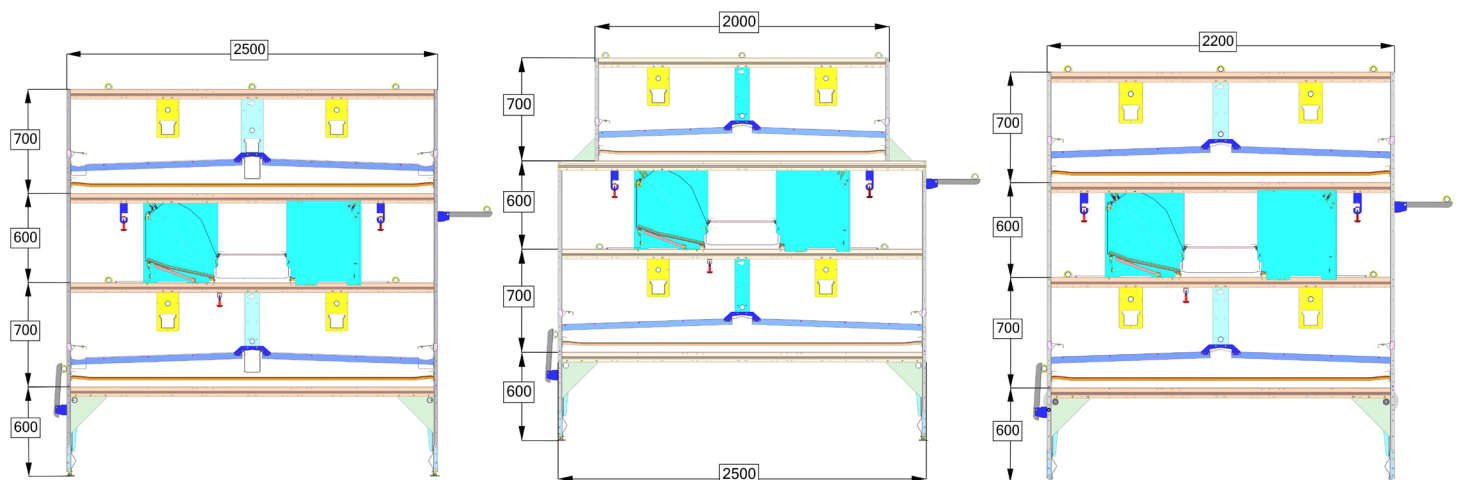

Aviary Pro 11

Aviary Pro 11

| | |
|-------------------------|--|
| Section length: | 1205 mm (3'- 11.44") |
| System standard height: | 2000 mm (6'- 6.74") with out nest 2600 mm (8'- 6.36") with nest |
| System width: | 2200 mm / 2500 mm (6'- 6.74" / 8'- 2,42") |
| Capacity max.: | 120 birds per mtr. (39.37") |

Special animal welfare friendly nest design
More Eggs per hen
Automatic doors under the system
More than 20 different of variations.

Made in Germany.

Hellmann Poultry GmbH & Co. KG · Kopernikusstr. 6-10 · 49377 Vechta
 P.O. BOX 1232 · 49361 Vechta · Germany · Phone +49 4441 9259-0
 Fax +49 4441 9259-50 · www.hellmannpoultry.com